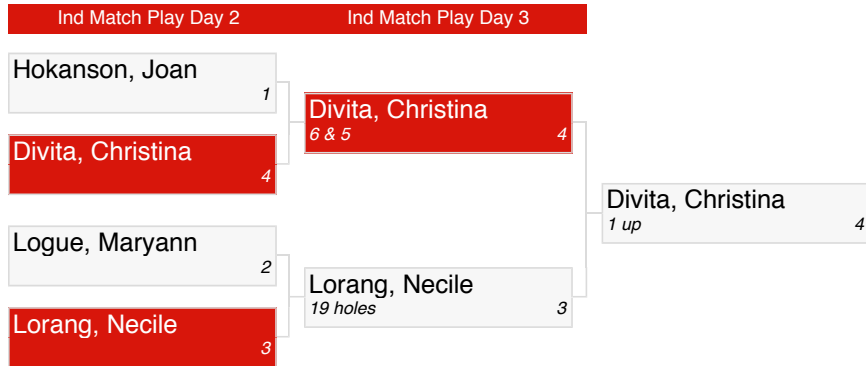

3RD FLIGHT (CHAMPIONSHIP)

2020 San Ignacio Ladies

SILGA INDIVIDUAL MATCH PLAY

4TH FLIGHT (CHAMPIONSHIP)

2020 San Ignacio Ladies

SILGA INDIVIDUAL MATCH PLAY

5TH FLIGHT (CHAMPIONSHIP)

2020 San Ignacio Ladies

SILGA INDIVIDUAL MATCH PLAY

1ST FLIGHT (CONSOLATION)

2020 San Ignacio Ladies

SILGA INDIVIDUAL MATCH PLAY

2ND FLIGHT (CONSOLATION)

2020 San Ignacio Ladies

SILGA INDIVIDUAL MATCH PLAY

3RD FLIGHT (CONSOLATION)

2020 San Ignacio Ladies

SILGA INDIVIDUAL MATCH PLAY

4TH FLIGHT (CONSOLATION)

2020 San Ignacio Ladies

SILGA INDIVIDUAL MATCH PLAY

5TH FLIGHT (CONSOLATION)

2020 San Ignacio Ladies

SILGA INDIVIDUAL MATCH PLAY

1ST FLIGHT NEVER SAY DIE

Ind Match Play Day 3

Flighted, 2 Person Teams/Del Sud

Williams, Barbara
1

Kupers, Lexie
4

Gish, Julie
2

Morgan, Linda
3

Williams, Barbara
1 up 1