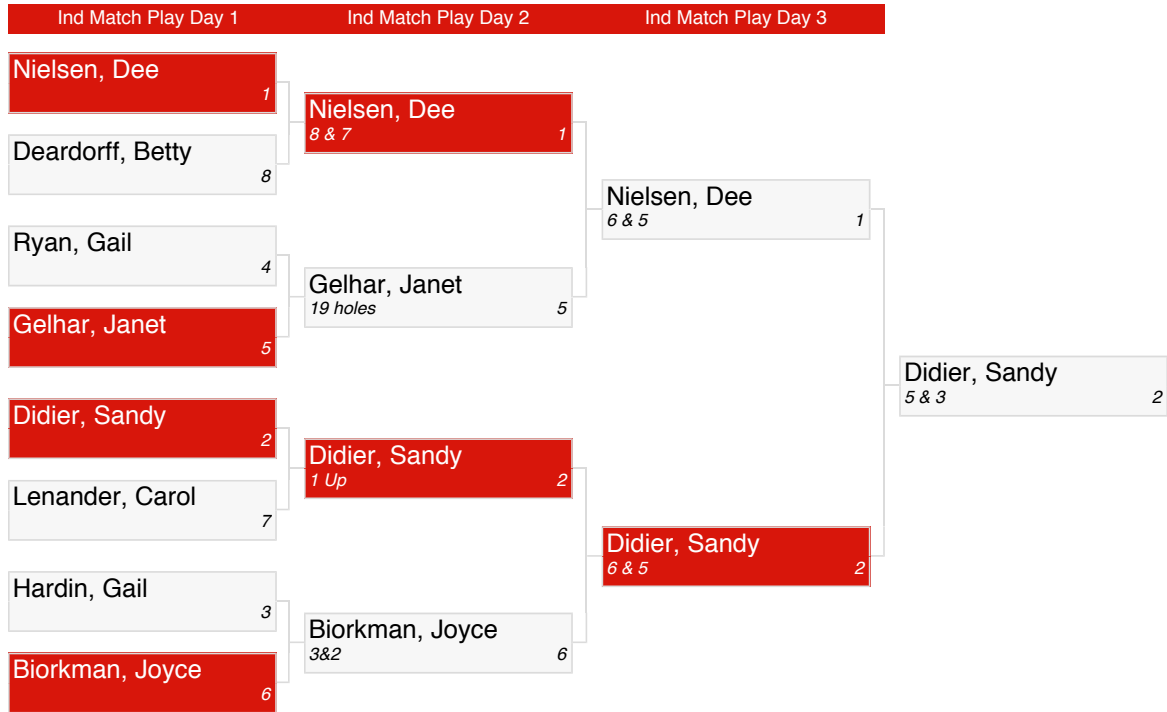

2020 San Ignacio Ladies

SILGA INDIVIDUAL MATCH PLAY

FIRST FLIGHT (CHAMPIONSHIP)

2020 San Ignacio Ladies

SILGA INDIVIDUAL MATCH PLAY

2ND FLIGHT (CHAMPIONSHIP)

2020 San Ignacio Ladies

SILGA INDIVIDUAL MATCH PLAY

3RD FLIGHT (CHAMPIONSHIP)

2020 San Ignacio Ladies

SILGA INDIVIDUAL MATCH PLAY

4TH FLIGHT (CHAMPIONSHIP)

2020 San Ignacio Ladies

SILGA INDIVIDUAL MATCH PLAY

5TH FLIGHT (CHAMPIONSHIP)

2020 San Ignacio Ladies

SILGA INDIVIDUAL MATCH PLAY

1ST FLIGHT (CONSOLATION)

2020 San Ignacio Ladies

SILGA INDIVIDUAL MATCH PLAY

2ND FLIGHT (CONSOLATION)

2020 San Ignacio Ladies

SILGA INDIVIDUAL MATCH PLAY

3RD FLIGHT (CONSOLATION)