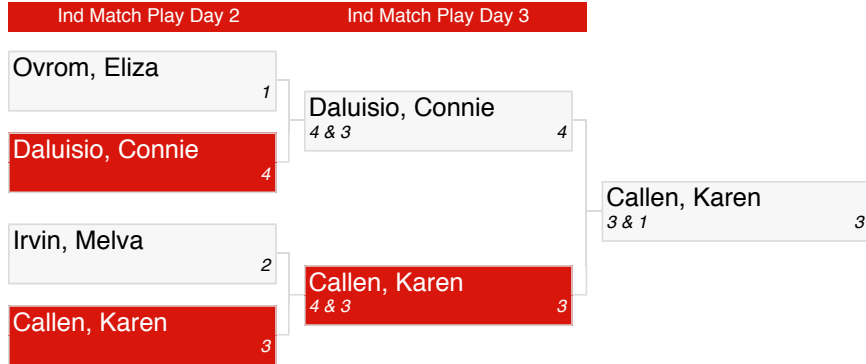

3RD FLIGHT (CHAMPIONSHIP)

2020 San Ignacio Ladies

SILGA INDIVIDUAL MATCH PLAY

4TH FLIGHT (CHAMPIONSHIP)

2020 San Ignacio Ladies

SILGA INDIVIDUAL MATCH PLAY

5TH FLIGHT (CHAMPIONSHIP)

2020 San Ignacio Ladies

SILGA INDIVIDUAL MATCH PLAY

1ST FLIGHT (CONSOLATION)

2020 San Ignacio Ladies

SILGA INDIVIDUAL MATCH PLAY

2ND FLIGHT (CONSOLATION)

2020 San Ignacio Ladies

SILGA INDIVIDUAL MATCH PLAY

3RD FLIGHT (CONSOLATION)

2020 San Ignacio Ladies

SILGA INDIVIDUAL MATCH PLAY

4TH FLIGHT (CONSOLATION)

2020 San Ignacio Ladies

SILGA INDIVIDUAL MATCH PLAY

5TH FLIGHT (CONSOLATION)

2020 San Ignacio Ladies

SILGA INDIVIDUAL MATCH PLAY

1ST FLIGHT NEVER SAY DIE

Ind Match Play Day 3

Flighted, 2 Person Teams/Del Sud

Williams, Barbara
1

Kupers, Lexie
4

Gish, Julie
2

Morgan, Linda
3

Williams, Barbara
1 up 1