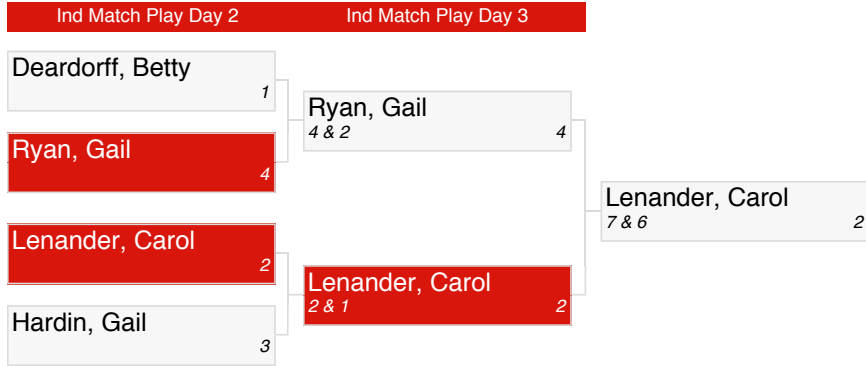

SILGA INDIVIDUAL MATCH PLAY

1ST FLIGHT (CONSOLATION)

2020 San Ignacio Ladies

SILGA INDIVIDUAL MATCH PLAY

2ND FLIGHT (CONSOLATION)

2020 San Ignacio Ladies

SILGA INDIVIDUAL MATCH PLAY

3RD FLIGHT (CONSOLATION)

2020 San Ignacio Ladies

SILGA INDIVIDUAL MATCH PLAY

4TH FLIGHT (CONSOLATION)

2020 San Ignacio Ladies

SILGA INDIVIDUAL MATCH PLAY

5TH FLIGHT (CONSOLATION)

2020 San Ignacio Ladies

SILGA INDIVIDUAL MATCH PLAY

1ST FLIGHT NEVER SAY DIE

Ind Match Play Day 3

Flighted, 2 Person Teams/Del Sud

Williams, Barbara
1

Kupers, Lexie
4

Gish, Julie
2

Morgan, Linda
3

Williams, Barbara
1 up 1