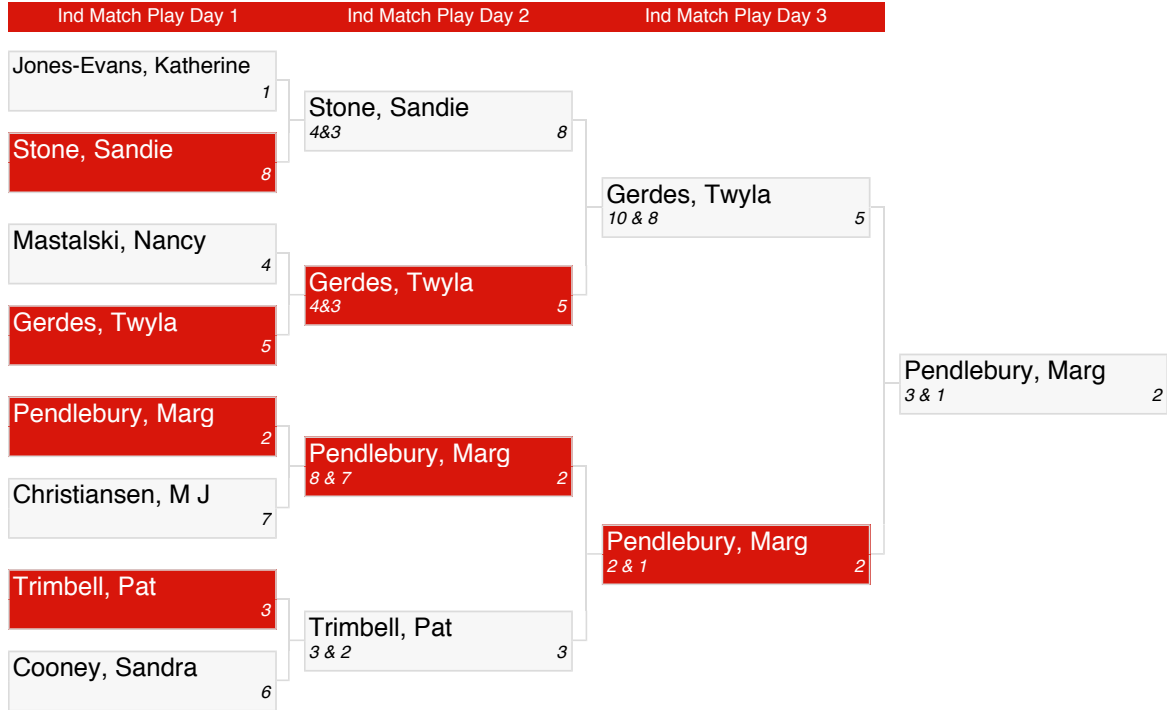

2020 San Ignacio Ladies

SILGA INDIVIDUAL MATCH PLAY

FIRST FLIGHT (CHAMPIONSHIP)

2020 San Ignacio Ladies

SILGA INDIVIDUAL MATCH PLAY

2ND FLIGHT (CHAMPIONSHIP)

2020 San Ignacio Ladies

SILGA INDIVIDUAL MATCH PLAY

3RD FLIGHT (CHAMPIONSHIP)

2020 San Ignacio Ladies

SILGA INDIVIDUAL MATCH PLAY

4TH FLIGHT (CHAMPIONSHIP)

2020 San Ignacio Ladies

SILGA INDIVIDUAL MATCH PLAY

5TH FLIGHT (CHAMPIONSHIP)

2020 San Ignacio Ladies

SILGA INDIVIDUAL MATCH PLAY

1ST FLIGHT (CONSOLATION)

2020 San Ignacio Ladies

SILGA INDIVIDUAL MATCH PLAY

2ND FLIGHT (CONSOLATION)

2020 San Ignacio Ladies

SILGA INDIVIDUAL MATCH PLAY

3RD FLIGHT (CONSOLATION)