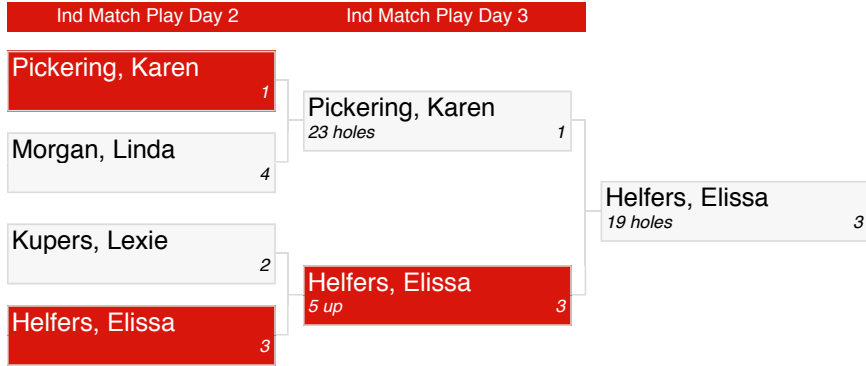

3RD FLIGHT (CHAMPIONSHIP)

2020 San Ignacio Ladies

SILGA INDIVIDUAL MATCH PLAY

4TH FLIGHT (CHAMPIONSHIP)

2020 San Ignacio Ladies

SILGA INDIVIDUAL MATCH PLAY

5TH FLIGHT (CHAMPIONSHIP)

2020 San Ignacio Ladies

SILGA INDIVIDUAL MATCH PLAY

1ST FLIGHT (CONSOLATION)

2020 San Ignacio Ladies

SILGA INDIVIDUAL MATCH PLAY

2ND FLIGHT (CONSOLATION)

2020 San Ignacio Ladies

SILGA INDIVIDUAL MATCH PLAY

3RD FLIGHT (CONSOLATION)