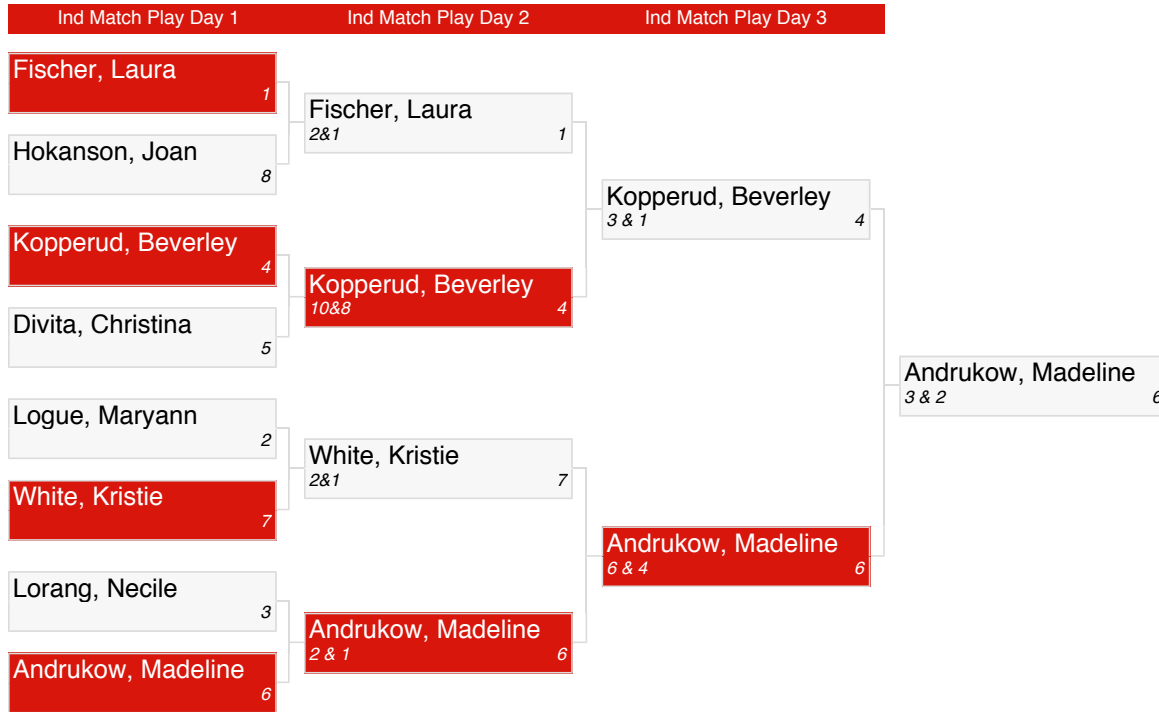

2020 San Ignacio Ladies

SILGA INDIVIDUAL MATCH PLAY

FIRST FLIGHT (CHAMPIONSHIP)

2020 San Ignacio Ladies

SILGA INDIVIDUAL MATCH PLAY

2ND FLIGHT (CHAMPIONSHIP)

2020 San Ignacio Ladies

SILGA INDIVIDUAL MATCH PLAY

3RD FLIGHT (CHAMPIONSHIP)

2020 San Ignacio Ladies

SILGA INDIVIDUAL MATCH PLAY

4TH FLIGHT (CHAMPIONSHIP)

2020 San Ignacio Ladies

SILGA INDIVIDUAL MATCH PLAY

5TH FLIGHT (CHAMPIONSHIP)

2020 San Ignacio Ladies