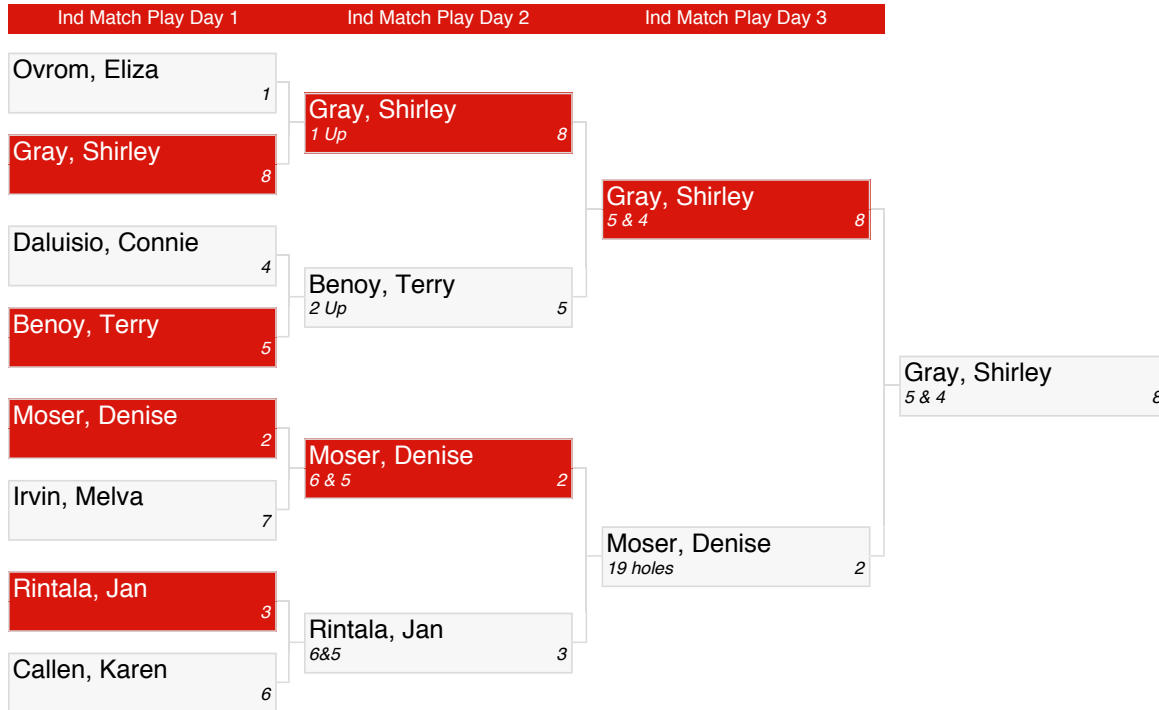

2020 San Ignacio Ladies

SILGA INDIVIDUAL MATCH PLAY

FIRST FLIGHT (CHAMPIONSHIP)

2020 San Ignacio Ladies

SILGA INDIVIDUAL MATCH PLAY

2ND FLIGHT (CHAMPIONSHIP)

2020 San Ignacio Ladies

SILGA INDIVIDUAL MATCH PLAY

3RD FLIGHT (CHAMPIONSHIP)

2020 San Ignacio Ladies

SILGA INDIVIDUAL MATCH PLAY

4TH FLIGHT (CHAMPIONSHIP)

2020 San Ignacio Ladies

SILGA INDIVIDUAL MATCH PLAY

5TH FLIGHT (CHAMPIONSHIP)

2020 San Ignacio Ladies