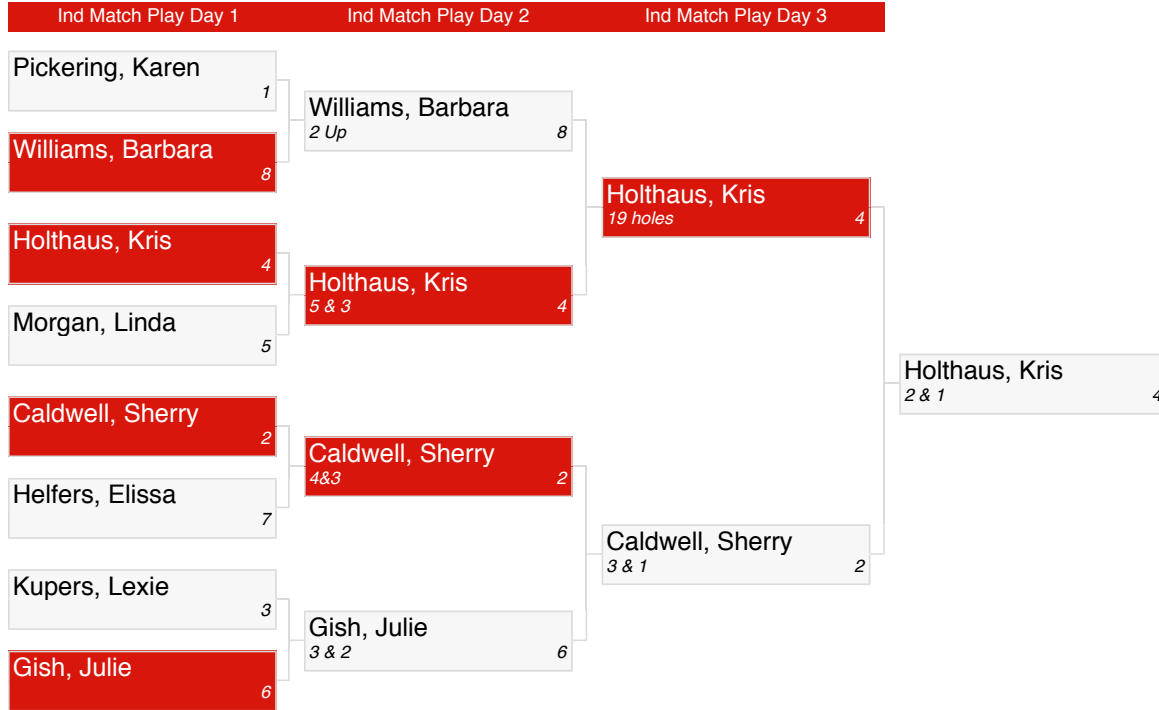

2020 San Ignacio Ladies

SILGA INDIVIDUAL MATCH PLAY

FIRST FLIGHT (CHAMPIONSHIP)

2020 San Ignacio Ladies

SILGA INDIVIDUAL MATCH PLAY

2ND FLIGHT (CHAMPIONSHIP)

2020 San Ignacio Ladies

SILGA INDIVIDUAL MATCH PLAY