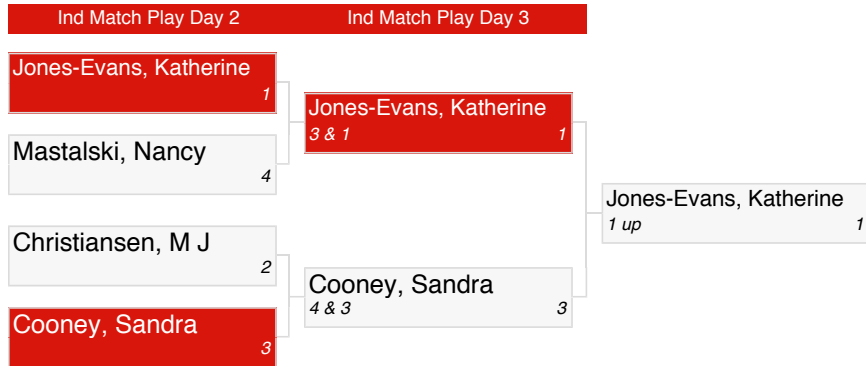

3RD FLIGHT (CHAMPIONSHIP)

2020 San Ignacio Ladies

SILGA INDIVIDUAL MATCH PLAY

4TH FLIGHT (CHAMPIONSHIP)

2020 San Ignacio Ladies

SILGA INDIVIDUAL MATCH PLAY

5TH FLIGHT (CHAMPIONSHIP)

2020 San Ignacio Ladies

SILGA INDIVIDUAL MATCH PLAY

1ST FLIGHT (CONSOLATION)

2020 San Ignacio Ladies

SILGA INDIVIDUAL MATCH PLAY

2ND FLIGHT (CONSOLATION)

2020 San Ignacio Ladies

SILGA INDIVIDUAL MATCH PLAY

3RD FLIGHT (CONSOLATION)

2020 San Ignacio Ladies

SILGA INDIVIDUAL MATCH PLAY

4TH FLIGHT (CONSOLATION)

2020 San Ignacio Ladies

SILGA INDIVIDUAL MATCH PLAY

5TH FLIGHT (CONSOLATION)

2020 San Ignacio Ladies

SILGA INDIVIDUAL MATCH PLAY

1ST FLIGHT NEVER SAY DIE

Ind Match Play Day 3

Flighted, 2 Person Teams/Del Sud

Williams, Barbara
1

Kupers, Lexie
4

Gish, Julie
2

Morgan, Linda
3

Williams, Barbara
1 up 1